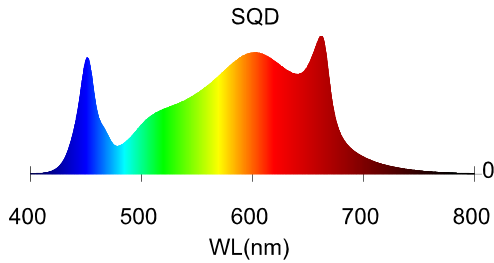

LED ModeMT-400W

- Balanced Spectrum For Full-Cycle Growing
- Low Energy Use & Virtually No Heat Output
- Increased Yield & Crop Quality
- Simple Plug-and-Play Set-Up & Use
- Passive Cooling Allows For No Fans - Less Moving Parts Means More Longevity
- Perfect For Keeping Your Favorite Mother Plants/Strains Available

SPECIFICATIONS	Mid Version	Basic Version
Power	400W	
PPF($\mu\text{mol/S}$)	1000	840
Efficacy($\mu\text{mol/J}$)	2.5	2.1
Input Voltage	Autosensing 100-277V	
Mounting Height	$\geq 6"$ (15cm) Above Canopy	
Thermal Management	Passive	
Lifetime	50,000hrs	
Power Factor	$> 90\%$	
Colour Rendering Index	90ra	
Ambient Temperature	-40 - 40°C	
Storage Environment	-40 - 85°C	RH10%-95%
Chip	samsung Philips Osram	
Fixture Dimensions	585*360*68MM	
Fixture Weight	6.5kg	