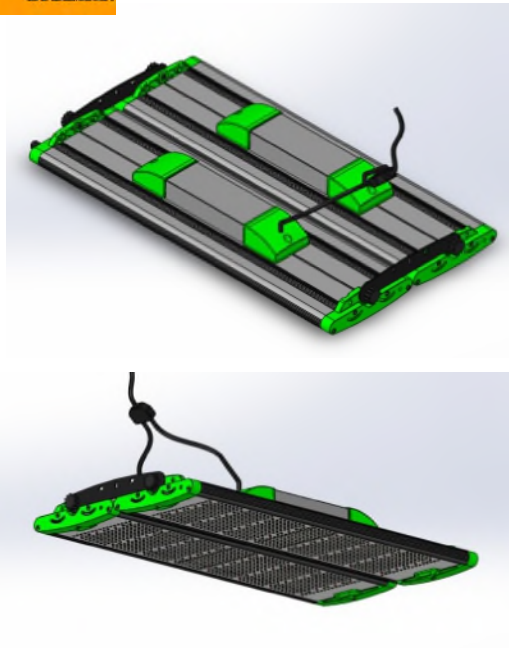

LED ModeMT-400W

- Balanced Spectrum For Full-Cycle Growing
- Low Energy Use & Virtually No Heat Output
- Increased Yield & Crop Quality
- Simple Plug-and-Play Set-Up & Use
- Passive Cooling Allows For No Fans - Less Moving Parts Means More Longevity
- Perfect For Keeping Your Favorite Mother Plants/Strains Available

SPECIFICATIONS	Mid Version	Basic Version
Power	400W	
PPF($\mu\text{mol/S}$)	1000	840
Efficacy($\mu\text{mol/J}$)	2.5	2.1
Input Voltage	Autosensing 100-277V	
Mounting Height	$\geq 6"$ (15cm) Above Canopy	
Thermal Management	Passive	
Lifetime	50,000hrs	
Power Factor	$> 90\%$	
Colour Rendering Index	90ra	
Ambient Temperature	-40 - 40°C	
Storage Environment	-40 - 85°C	RH10%-95%
Chip	samsung Philips Osram	
Fixture Dimensions	585*360*68MM	
Fixture Weight	6.5kg	